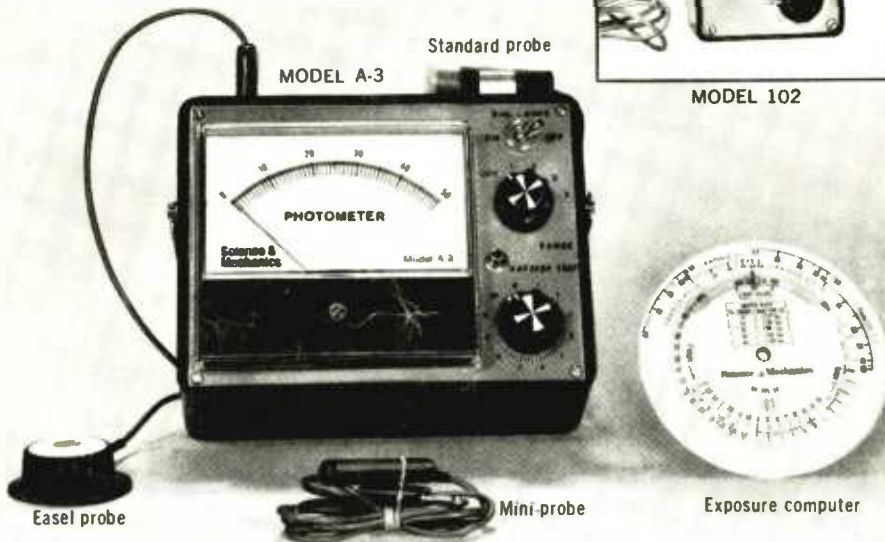

Earn Hundreds of Dollars More

With the S&M Supersensitive Photo Meters

Use the MODEL A-3 DARKROOM METER with dial lights to become a darkroom PRO. It is EASY to use at the enlarger with the 3/8 in. high EASEL probe to determine accurate exposures for B & W or color photography.

Use the A-3 to improve your darkroom skills; to eliminate waste of prints, chemicals and time; to standardize your work for increasing productivity and earning by HUNDREDS OF DOLLARS.

Use the MODEL 102 LIGHT METER with STANDARD probe to determine exposures from dawn to twilight, to moonlight! SPECIAL FEATURES? Four sensitivity ranges; EV-EVS-LV settings; ASA settings from 3 to 25,000; f/stops from 0.7 to 90; exposure times from 1/15,000 sec. to 8 hours.

Use the A-3 or Model 102 as a densitometer to find the highlights and shadow densities of your negatives and the CORRECT paper for printing.

OTHER APPLICATIONS? Ground-glass, slides, photomicrography, holography and MORE!

These marvelously accurate and extremely sensitive battery-powered Meters use plug-in probes. Each is supplied here with the probe of your choice, exposure computer, carrying case and manual. This is your opportunity to use one free for 10 days without obligation. Mail the coupon today.

SCIENCE & MECHANICS
Instruments Division, Dept. 308
229 Park Avenue South
New York, N.Y. 10003

Send the S & M Photo Meter with probe indicated, computer, case and manual. Complete instructions supplied to make your own densitometer. If not satisfied, I may return the Meter within 10 days for a complete refund. (Add 10% for Canadian and Foreign orders; N.Y.C. residents add 7% for sales tax.)

- ☐ Darkroom Model A-3 @ $79.95 with
- ☐ Light Meter Model 102 @ $57.50 with
- ☐ Standard probe;   ☐ Easel probe; or
- ☐ Mini-probe.
- ☐ 3/8 in. diameter Standard probe @ $7.50
- ☐ 3/8 in. high Easel probe @ $7.50
- ☐ 3/8 in. diameter Mini-probe @ $7.50
- ☐ Send more information
- ☐ Check or money order enclosed, ship p.p.d.
- ☐ Company Purchase Order attached.

NAME _____
ADDRESS _____
CITY _____
STATE _____ ZIP _____